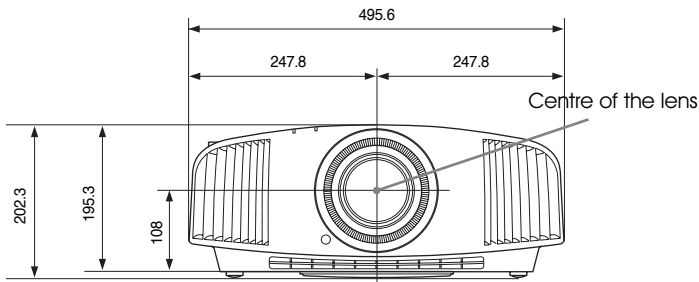

Dimensions

Front

Unit: mm