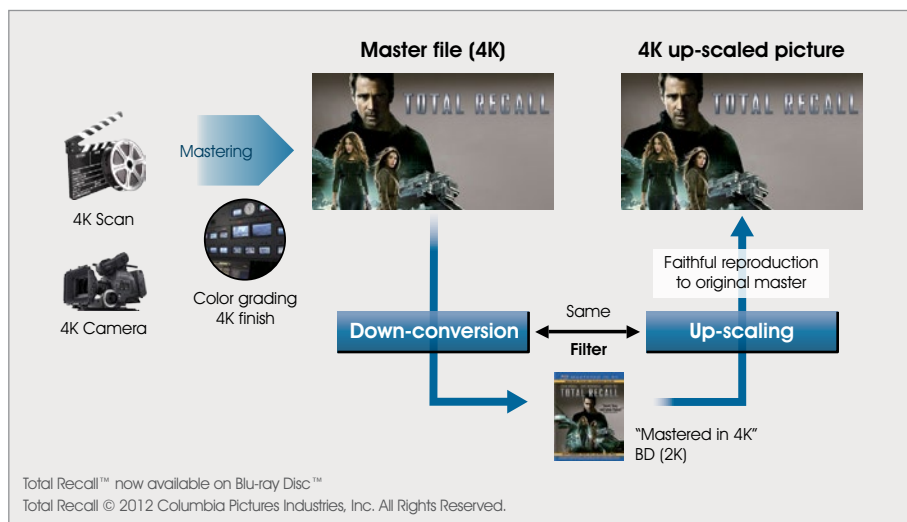

Compatible with 'Mastered in 4K' Blu-ray™ discs

Drawing on the same technology used to downscale 4K material for Full HD, the VPL-VW320ES & VPL-VW550ES give you a near native 4K experience with discs 'Mastered in 4K'. It's as close as you can get to the 4K-pixel resolution and expanded colour range of the original. ▼

Simulated images