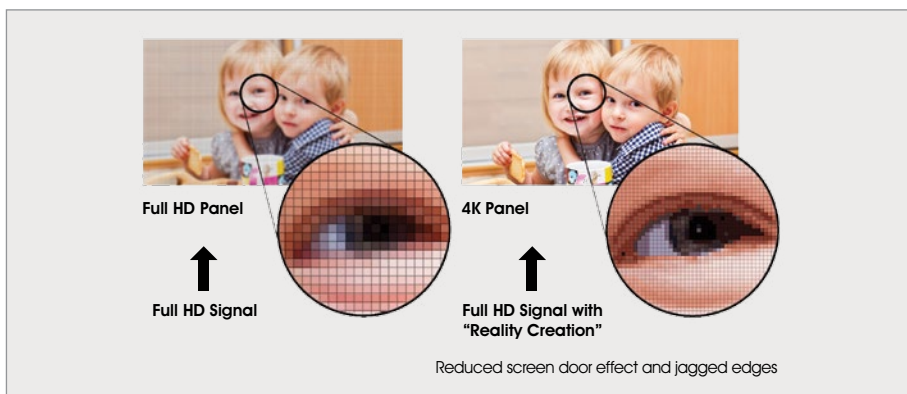

Industry standard RF 3D compatible

A built-in RF transmitter synchronises with any RF 3D glasses for wider coverage, greater stability, and there's no need for an external transmitter. ▶

Sony RF 3D Glasses

Reality Creation: upscales your movies to 4K

As well as native 4K material, you can see your current Full HD Blu-ray™ or DVD movie collection upscaled for a 4K experience. Reality Creation is a technology that radically enhances Full HD content, even upscaling 3D movies for 4K. ▼