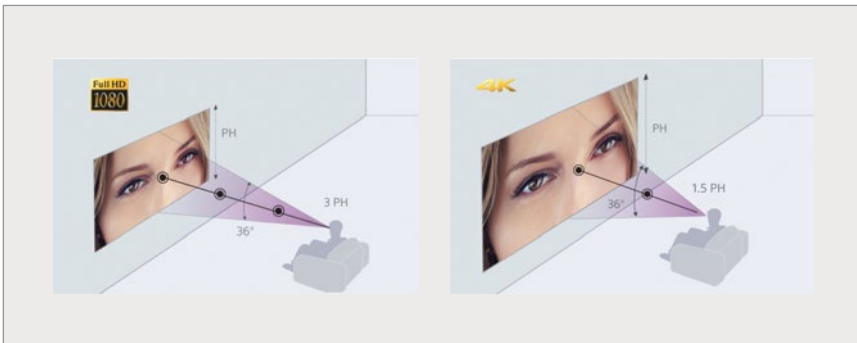

Sit closer

With 4K resolution, you can sit closer to the screen without compromising depth and realism. The best viewing position for 4K is at a distance of approximately 1.5 times the height of the projector screen (PH), compared to 3 times the height of the screen for Full HD. ▼

Simulated images