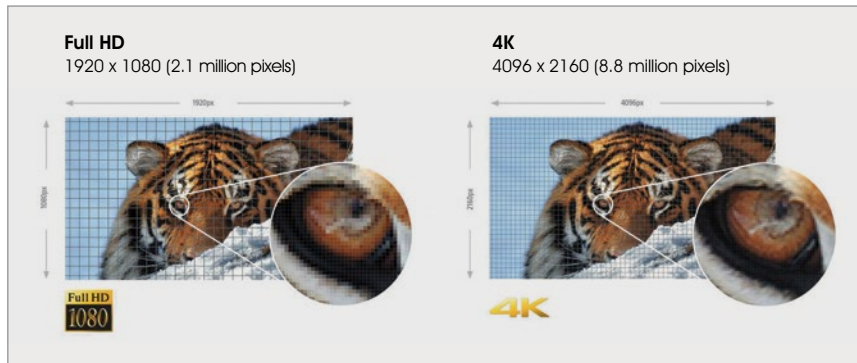

Bring incredible 4K detail to your favourite movies

Imagine bringing the truly cinematic quality of 4K to your own home. Now you can make it a reality with our VPL-VW320ES & VPL-VW550ES Home Cinema projectors. Producing a native 4096 x 2160 resolution picture – there's over four times the quality of Full HD.

Get more from your 2D and 3D discs

While more and more native 4K material is becoming available, the VPL-VW320ES & VPL-VW550ES use our Reality Creation technology to upscale Full HD content for an incredible 4K experience. It means you'll get the very best from your current Blu-ray Disc™ library, with fuller colour, greater clarity and more impact than ever before.

4K native resolution: over 4x better than Full HD

No compromises: 4096 x 2160 4K resolution (the DCI standard in digital cinemas). We've used our professional cinema expertise to develop 4K SXRD panels that produce a 4K native picture with no artificial enhancement of pixels.