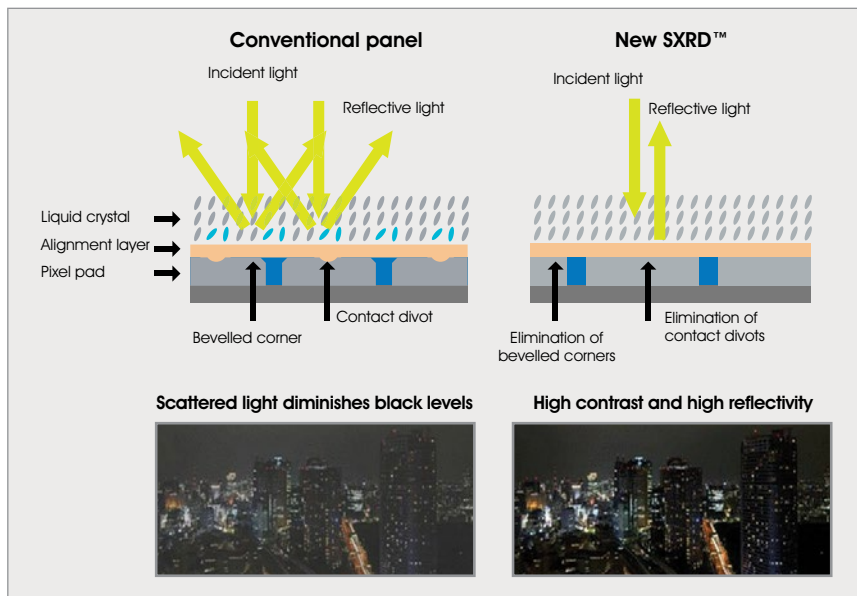

4K native resolution: over 4x better than Full HD

No compromises: 4096 x 2160 4K resolution (the DCI standard in digital cinemas). We've used our professional cinema expertise to develop 4K SXRD panels that produce a 4K native picture with no artificial enhancement of pixels.

Simulated images

Contrast enhancer and SXRD panels

The VPL-VW320ES & VPL-VW550ES automatically adjust contrast for optimum picture quality by analysing dark and light areas in every scene. Advanced SXRD panels include a highly reflective liquid crystal layer and an alignment layer without bevelled corners or contact divots for an ultra-fast response rate of 2.5-milliseconds. Space is minimised between pixels to give dot-free pictures with deep contrast. Optical engine improvements and advanced Iris 3 technology mean the VPL-VW550ES achieves an incredible dynamic contrast ratio of 350,000:1. Blacks and whites are maximised without diminishing brightness so you won't miss a detail, even in dark scenes.