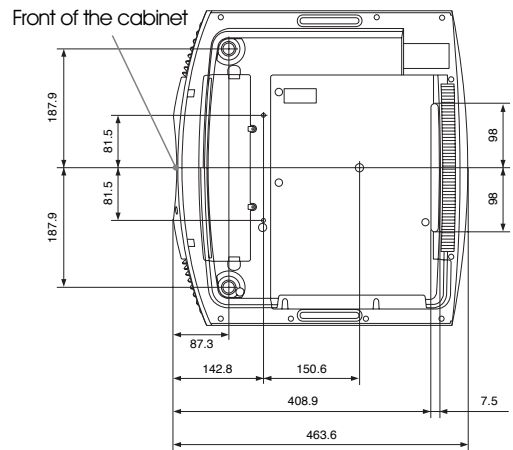

Unit: mm

For further details of how to get a fully immersive 4K cinematic experience for your home visit:
www.pro.sony.eu/homecinemaprojectors

© 2016 Sony Corporation. All rights reserved. Reproduction in whole or in part without permission is prohibited. Features and specifications are subject to change without notice. All non-metric weights and measurements are approximate. 'Sony' and 'BrightEco' are registered trademarks or trademarks of Sony Corporation. All other trademarks are the property of their respective owners.